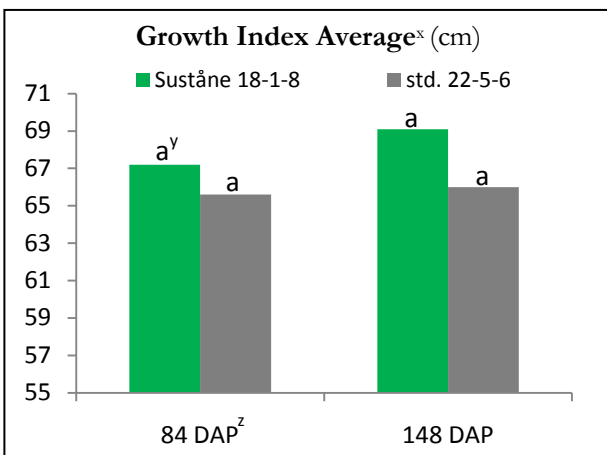

**Research File: Sustane® 18-1-8+Fe
Topdress (90 day) Fertility Trial
Japanese Holly (*Illex crenata*)
Warren Davenport, PAT²H Horticultural
Consulting Services, Rydal, Georgia – 2009**

Many growers depend on a maintenance nutrient supply accomplished by applying fertilizer as a topdress. Often the goal of this application is to extend feeding, for short intervals, beyond that supplied by original nutrient charge of a controlled release fertilizer incorporated in the potting substrate at planting. Sustane 18-1-8+Fe (90 day) provides growers with a safe and economical fertilizer to accomplish their goals. The objective of this trial was to evaluate plant performance of Japanese Holly when top dressed with Sustane 18-1-8+Fe (90 day) compared to a standard 22-5-6 (4-5 mo.) top dress fertilizer. Mature 3-gallon Japanese Holly shrubs were used for the trial and fertilizer applications were applied at 10.3 g of nitrogen per 3-gallon container. Plant performance was evaluated over 148 days.

Japanese Holly 115 days after planting, summer 2009, Rydal, GA.

**Sustane
18-1-8+Fe
(90day)**

**Standard
22-5-6
(4-5 mo.)**

^x calculated as the sum of plant-width1, -width2 and -height divided by 3

^y means within a measurement date followed by different letters indicates significant differences, according to SNK ($\alpha=0.05$)

^zDAP corresponds to days after planting

Results: At each date measured quality rating was equal for both fertilizers tested. At trial completion fresh weights were equal for both of the fertilizers tested, 939.7 and 949.2 grams for Sustane 18-1-8+Fe and standard 22-5-6 (4-5 mo.), respectively. Root Quality was also equal for both fertilizers tested at 148 days after planting.